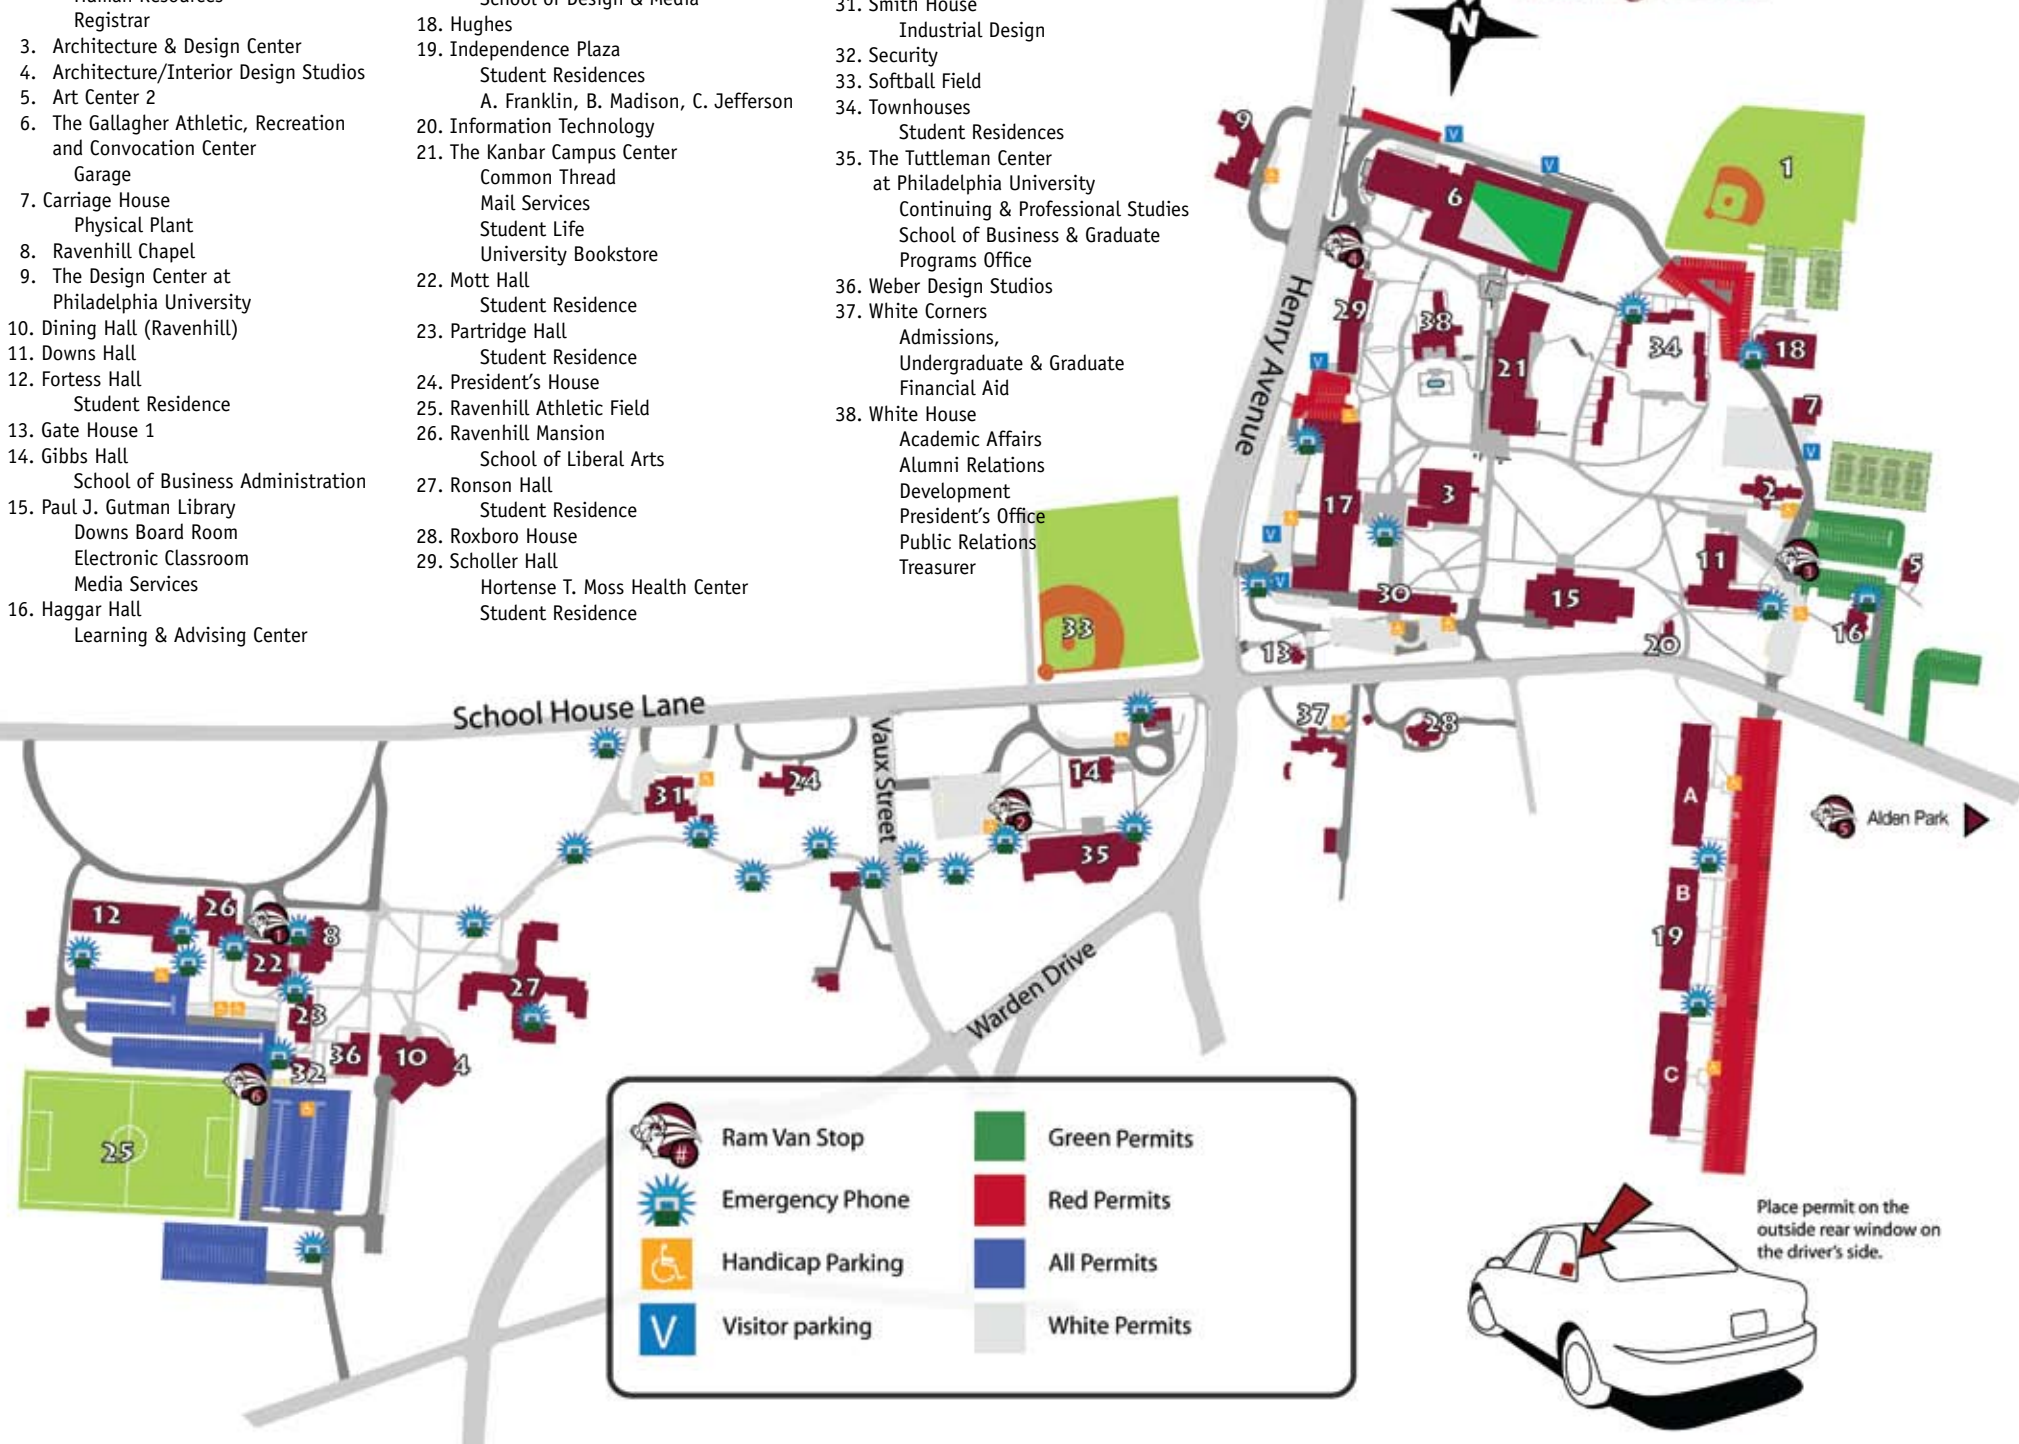

1. Alumni Field
2. Archer Hall
Business Office
Human Resources
Registrar
3. Architecture & Design Center
4. Architecture/Interior Design Studios
5. Art Center 2
6. The Gallagher Athletic, Recreation and Convocation Center
Garage
7. Carriage House
Physical Plant
8. Ravenhill Chapel
9. The Design Center at Philadelphia University
10. Dining Hall (Ravenhill)
11. Downs Hall
12. Fortess Hall
Student Residence
13. Gate House 1
School of Business Administration
15. Paul J. Gutman Library
Downs Board Room
Electronic Classroom
Media Services
16. Haggar Hall
Learning & Advising Center
17. Hayward Hall
School of Engineering & Textiles
Science Labs
School of Design & Media
18. Hughes
19. Independence Plaza
Student Residences
A. Franklin, B. Madison, C. Jefferson
20. Information Technology
21. The Kanbar Campus Center
Common Thread
Mail Services
Student Life
University Bookstore
22. Mott Hall
Student Residence
23. Partridge Hall
Student Residence
24. President's House
25. Ravenhill Athletic Field
26. Ravenhill Mansion
School of Liberal Arts
27. Ronson Hall
Student Residence
28. Roxboro House
Hortense T. Moss Health Center
29. Scholler Hall
Student Residence
30. Search Hall
Computer Center
School of Science & Health
31. Smith House
Industrial Design
32. Security
33. Softball Field
34. Townhouses
Student Residences
35. The Tuttleman Center at Philadelphia University
Continuing & Professional Studies
School of Business & Graduate Programs Office
36. Weber Design Studios
37. White Corners
Admissions,
Undergraduate & Graduate
Financial Aid
38. White House
Academic Affairs
Alumni Relations
Development
President's Office
Public Relations
Treasurer

Parking Guide

Place permit on the outside rear window on the driver's side.