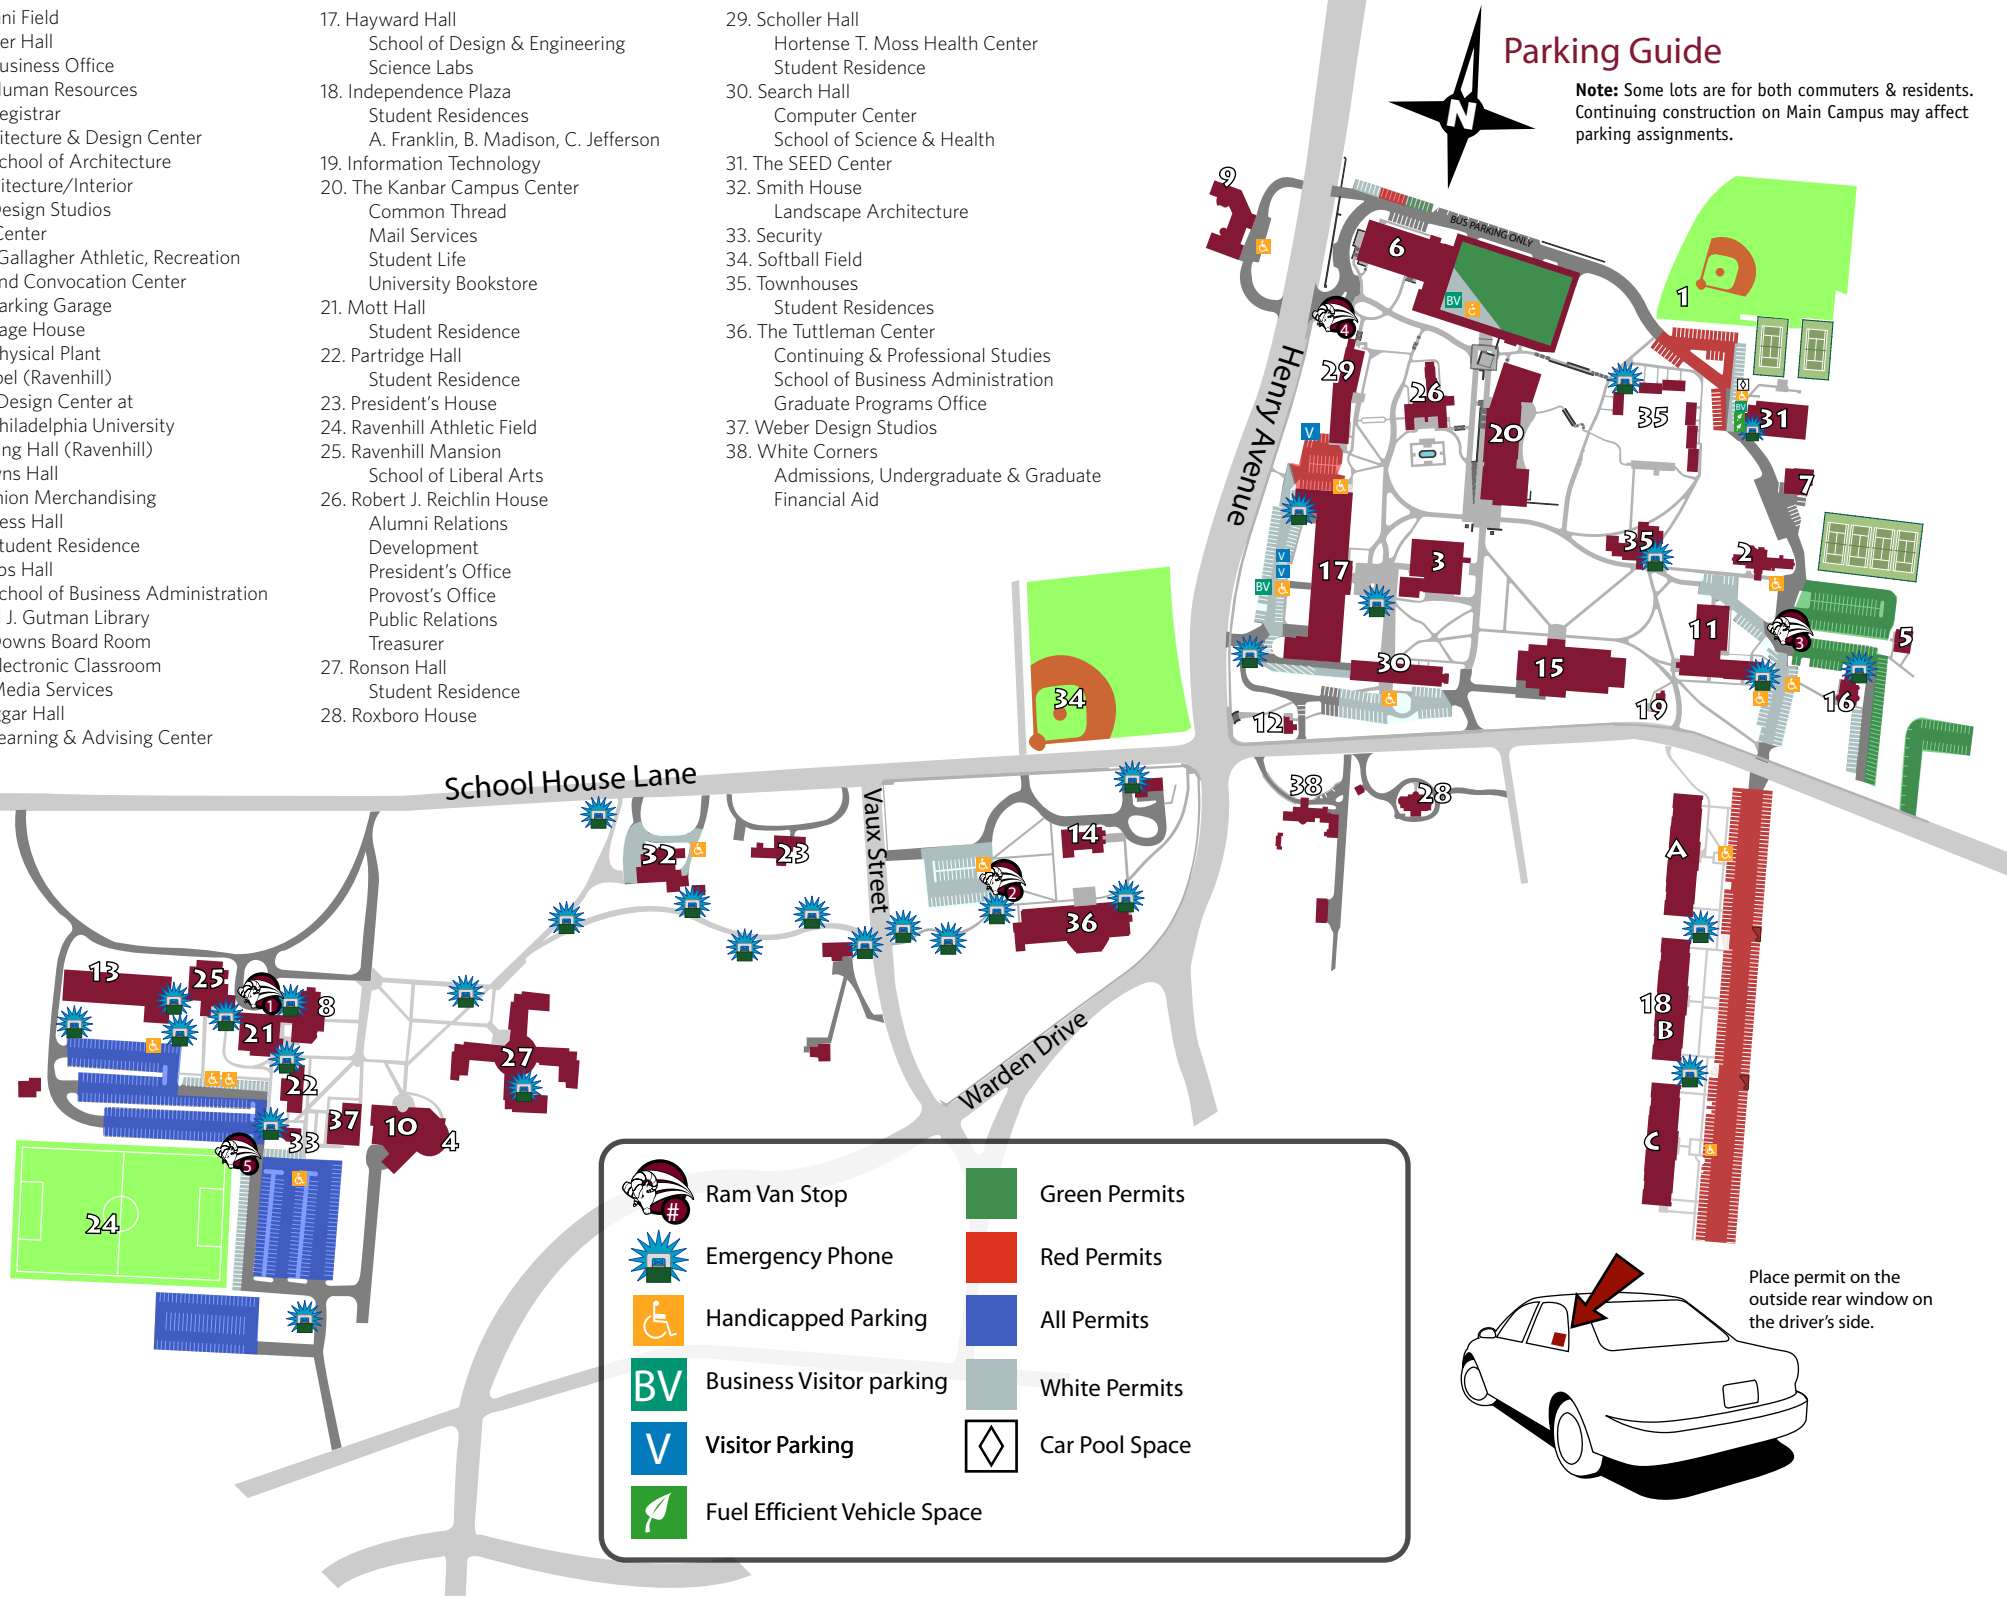

- 1. Alumni Field
- 2. Archer Hall  
Business Office  
Human Resources  
Registrar
- 3. Architecture & Design Center  
School of Architecture
- 4. Architecture/Interior  
Design Studios
- 5. Art Center
- 6. The Gallagher Athletic, Recreation  
and Convocation Center  
Parking Garage
- 7. Carriage House  
Physical Plant
- 8. Chapel (Ravenhill)
- 9. The Design Center at  
Philadelphia University
- 10. Dining Hall (Ravenhill)
- 11. Downs Hall  
Student Residence
- 14. Gibbs Hall  
School of Business Administration
- 15. Paul J. Gutman Library  
Downs Board Room  
Electronic Classroom  
Media Services
- 16. Haggard Hall  
Learning & Advising Center

- 17. Hayward Hall  
School of Design & Engineering  
Science Labs
- 18. Independence Plaza  
Student Residences  
A. Franklin, B. Madison, C. Jefferson
- 19. Information Technology
- 20. The Kanbar Campus Center  
Common Thread  
Mail Services  
Student Life  
University Bookstore
- 21. Mott Hall  
Student Residence
- 22. Partridge Hall  
Student Residence
- 23. President's House
- 24. Ravenhill Athletic Field
- 25. Ravenhill Mansion  
School of Liberal Arts
- 26. Robert J. Reichlin House  
Alumni Relations  
Development  
President's Office  
Provost's Office  
Public Relations  
Treasurer
- 27. Ronson Hall  
Student Residence
- 28. Roxboro House

## Parking Guide

**Note:** Some lots are for both commuters & residents. Continuing construction on Main Campus may affect parking assignments.

	Ram Van Stop		Green Permits
	Emergency Phone		Red Permits
	Handicapped Parking		All Permits
	Business Visitor parking		White Permits
	Visitor Parking		Car Pool Space
	Fuel Efficient Vehicle Space		